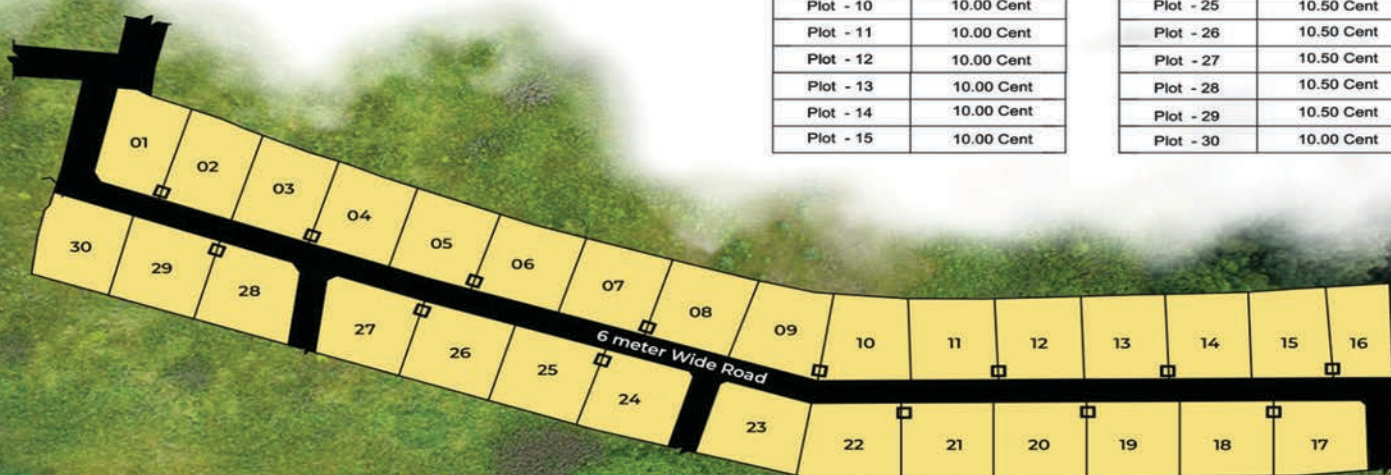

MASTER PLAN

SUGANJALI LOTUS WELLNESS COMMUNITY @ GEMINI GARDENS

PLOT	AREA
Plot - 1	10.00 Cent
Plot - 2	10.00 Cent
Plot - 3	10.00 Cent
Plot - 4	10.00 Cent
Plot - 5	10.00 Cent
Plot - 6	10.00 Cent
Plot - 7	10.00 Cent
Plot - 8	10.00 Cent
Plot - 9	10.00 Cent
Plot - 10	10.00 Cent
Plot - 11	10.00 Cent
Plot - 12	10.00 Cent
Plot - 13	10.00 Cent
Plot - 14	10.00 Cent
Plot - 15	10.00 Cent

PLOT	AREA
Plot - 16	8.00 Cent
Plot - 17	9.70 Cent
Plot - 18	10.00 Cent
Plot - 19	10.00 Cent
Plot - 20	10.00 Cent
Plot - 21	10.00 Cent
Plot - 22	10.50 Cent
Plot - 23	10.50 Cent
Plot - 24	10.50 Cent
Plot - 25	10.50 Cent
Plot - 26	10.50 Cent
Plot - 27	10.50 Cent
Plot - 28	10.50 Cent
Plot - 29	10.50 Cent
Plot - 30	10.00 Cent